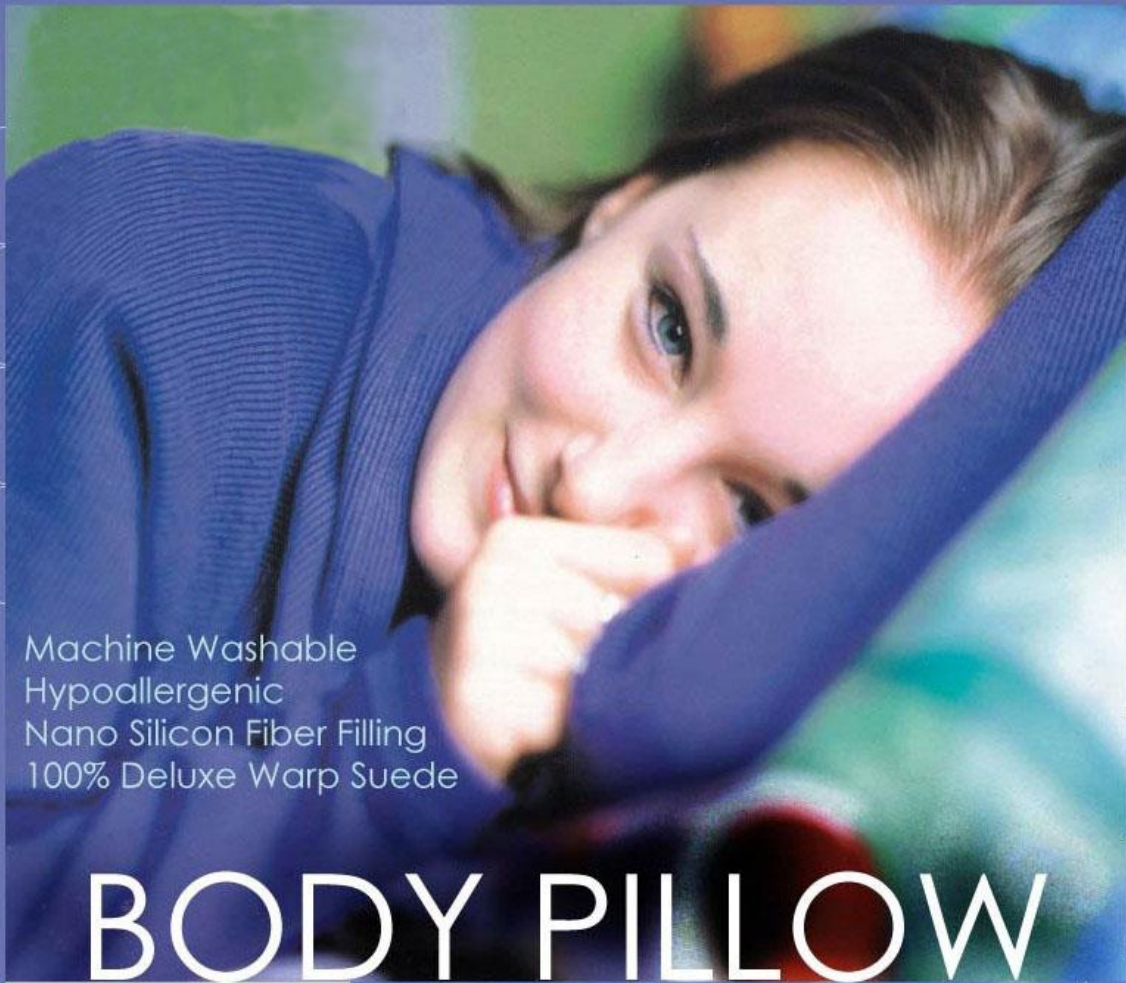

■ 229x274cm ■ 154x229cm

size - 24" x 54"

Machine Washable
Hypoallergenic
Nano Silicon Fiber Filling
100% Deluxe Warp Suede

BODY PILLOW

Foot rest • Floor Throw • Snuggle Like a Hug
Find a Comfortable Sleeping Position
Lounging • Reading • Watching TV
Alternative Bed Runner